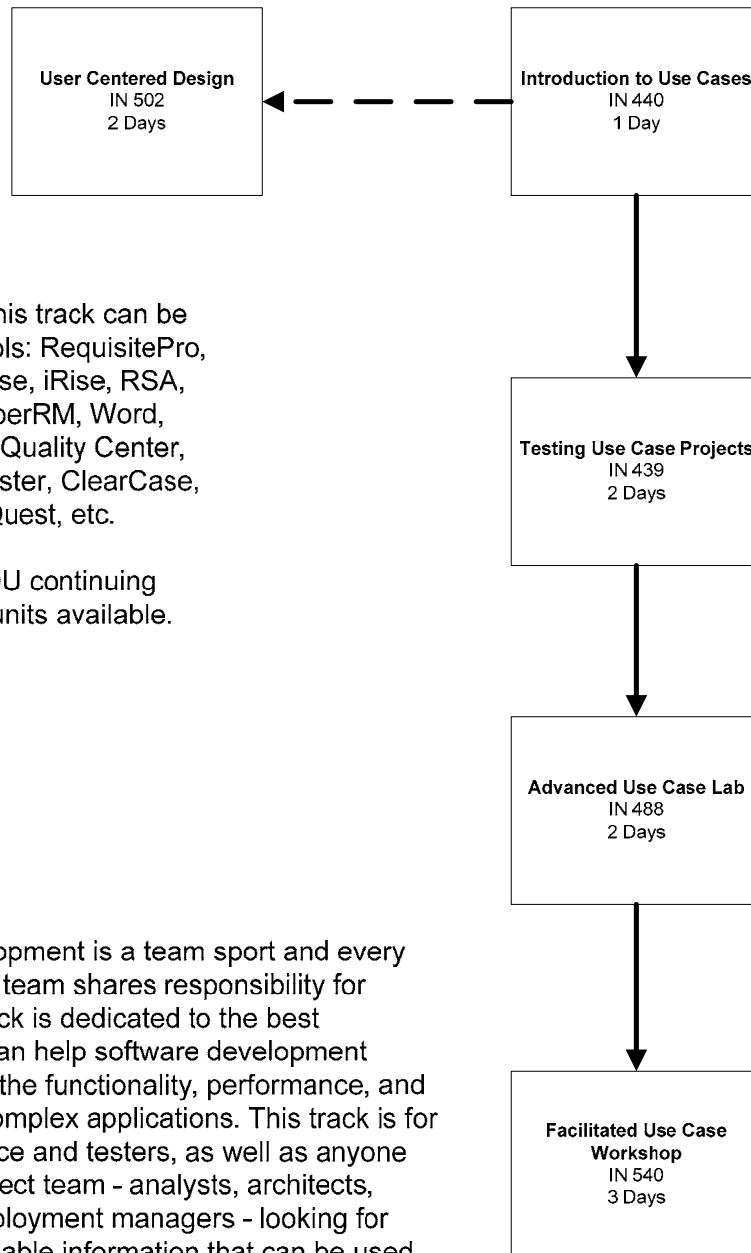

Quality Assurance / Testing Training Track

Courses in this track can be taught with tools: RequisitePro, DOORS, Rose, iRise, RSA, RSM, CaliberRM, Word, HP Mercury Quality Center, Functional Tester, ClearCase, ClearQuest, etc.